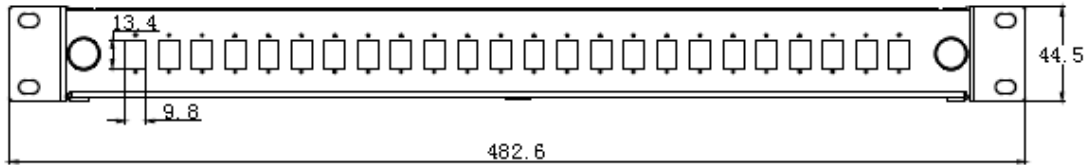

Codice articolo Product code:	2006005
Descrizione Description:	CASSETTO OTTICO ESTRAIBILE 19" 24 POSIZIONI VUOTE PER BUSSOLE SC-SC, LC-LC DUPLEX 24-BLANK PORT 19" PULLOUT FIBER OPTIC PATCH PANEL FOR SC-SC, LC-LC DUPLEX ADAPTERS

DISEGNO TECNICO / TECHNICAL DRAWINGS