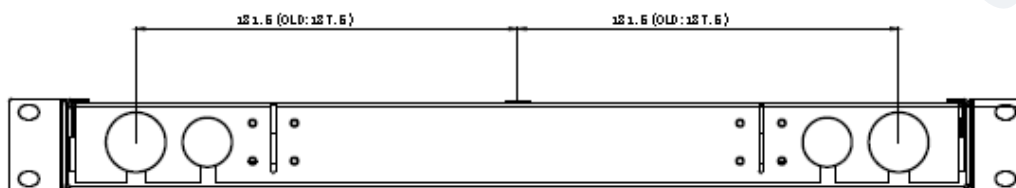

Codice articolo Product code:	2006005
Descrizione Description:	CASSETTO OTTICO ESTRAIBILE 19" 24 POSIZIONI VUOTE PER BUSSOLE SC-SC, LC-LC DUPLEX 24-BLANK PORT 19" PULLOUT FIBER OPTIC PATCH PANEL FOR SC-SC, LC-LC DUPLEX ADAPTERS

DISEGNO TECNICO / TECHNICAL DRAWINGS