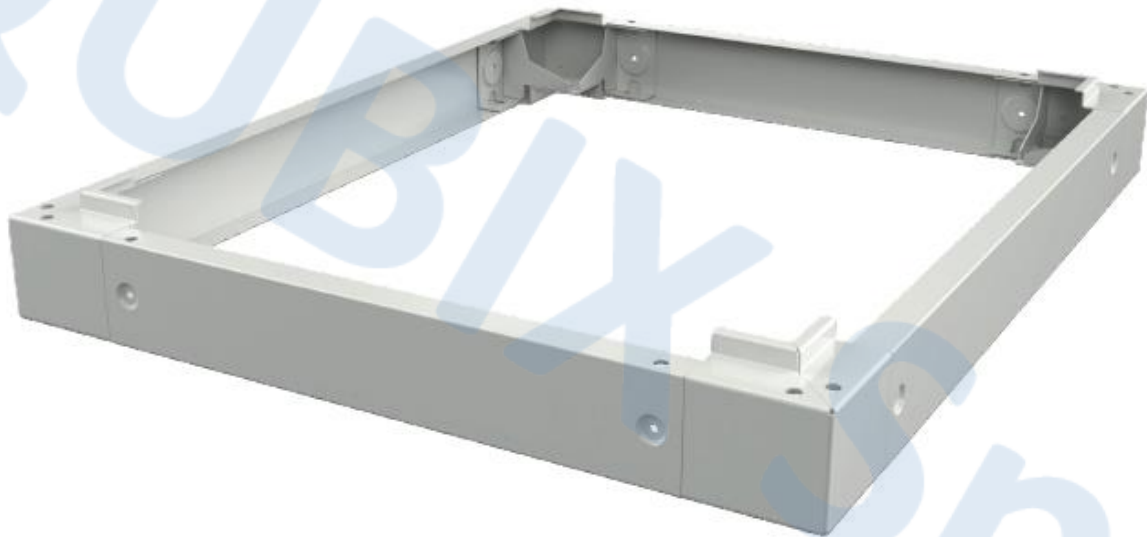

## technical data sheet

Product code :	2011465 – 2011466 – 2011467
Description :	<b><u>PLINTHS FOR DATACENTER TECH CABINETS</u></b>

Plinths for Datacenter TECH cabinets.

CODE	DESCRIPTION	DIMENSIONS (mm)		
		W	D	H
2011465	Plinths for Datacenter TECH cabinet W600xD1000	598	956	100
2011466	Plinths for Datacenter TECH cabinet W800xD1000	798	956	100
2011467	Plinths for Datacenter TECH cabinet W800xD1200	798	1156	100

### MAIN FEATURES

- 4 removable flanges for the passage of cables
- 4 angle brackets
- Structure in painted steel sheet
- Color gray RAL 7035
- Height 100 mm
- Mounting screws
- Predisposition for the installation of levelling feet