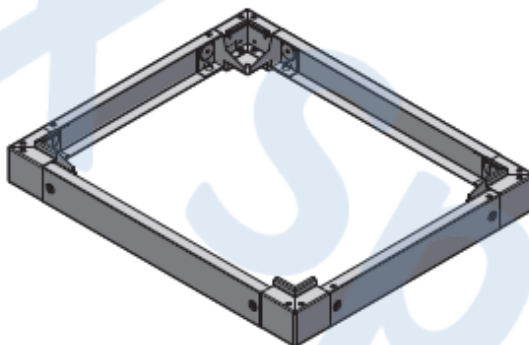

### MAIN FEATURES

- 4 removable flanges for the passage of cables
- 4 angle brackets
- Structure in painted steel sheet
- Color gray RAL 7035
- Height 100 mm
- Mounting screws
- Predisposition for the installation of levelling feet

*technical data sheet*

Product code :	2011465 – 2011466 – 2011467
Description :	<b><u>PLINTHS FOR DATACENTER TECH CABINETS</u></b>

**TECHNICAL DRAWINGS**

Front view

Side view

Top view

Isometric view

Bottom view