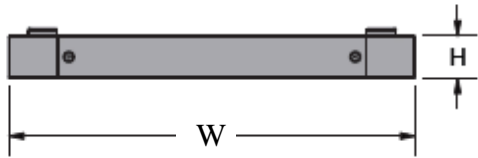

### MAIN FEATURES

- 4 removable flanges for the passage of cables
- 4 angle brackets
- Structure in painted steel sheet
- Color gray RAL 7035
- Height 100 mm
- Mounting screws
- Predisposition for the installation of levelling feet

*technical data sheet*

Product code :	2011465 – 2011466 – 2011467
Description :	<b><u>PLINTHS FOR DATACENTER TECH CABINETS</u></b>

**TECHNICAL DRAWINGS**

Front view

Side view

Top view

Isometric view

Bottom view