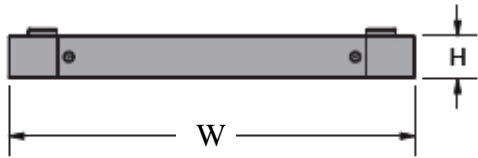

MAIN FEATURES

- 4 removable flanges for the passage of cables
- 4 angle brackets
- Structure in painted steel sheet
- Color gray RAL 7035
- Height 100 mm
- Mounting screws
- Predisposition for the installation of levelling feet

technical data sheet

Product code :	2011465 – 2011466 – 2011467
Description :	<u>PLINTHS FOR DATACENTER TECH CABINETS</u>

TECHNICAL DRAWINGS

Front view

Side view

Top view

Isometric view

Bottom view