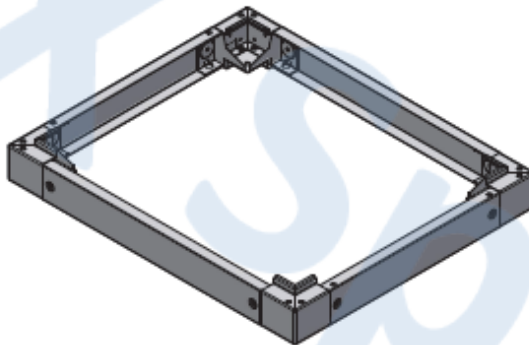

MAIN FEATURES

- 4 removable flanges for the passage of cables
- 4 angle brackets
- Structure in painted steel sheet
- Color gray RAL 7035
- Height 100 mm
- Mounting screws
- Predisposition for the installation of levelling feet

technical data sheet

Product code :	2011465 – 2011466 – 2011467
Description :	<u>PLINTHS FOR DATACENTER TECH CABINETS</u>

TECHNICAL DRAWINGS

Front view

Side view

Top view

Isometric view

Bottom view