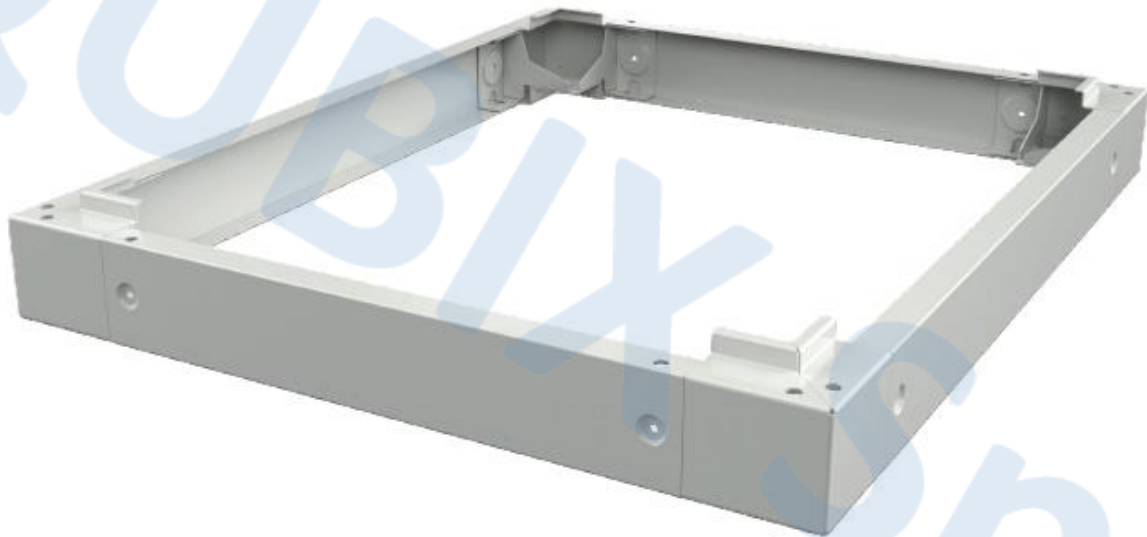

technical data sheet

Product code :	2011465 – 2011466 – 2011467
Description :	<u>PLINTHS FOR DATACENTER TECH CABINETS</u>

Plinths for Datacenter TECH cabinets.

CODE	DESCRIPTION	DIMENSIONS (mm)		
		W	D	H
2011465	Plinths for Datacenter TECH cabinet W600xD1000	598	956	100
2011466	Plinths for Datacenter TECH cabinet W800xD1000	798	956	100
2011467	Plinths for Datacenter TECH cabinet W800xD1200	798	1156	100

MAIN FEATURES

- 4 removable flanges for the passage of cables
- 4 angle brackets
- Structure in painted steel sheet
- Color gray RAL 7035
- Height 100 mm
- Mounting screws
- Predisposition for the installation of levelling feet