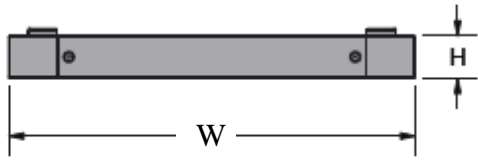

MAIN FEATURES

- 4 removable flanges for the passage of cables
- 4 angle brackets
- Structure in painted steel sheet
- Color gray RAL 7035
- Height 100 mm
- Mounting screws
- Predisposition for the installation of levelling feet

technical data sheet

Product code :	2011465 – 2011466 – 2011467
Description :	<u>PLINTHS FOR DATACENTER TECH CABINETS</u>

TECHNICAL DRAWINGS

Front view

Side view

Top view

Isometric view

Bottom view