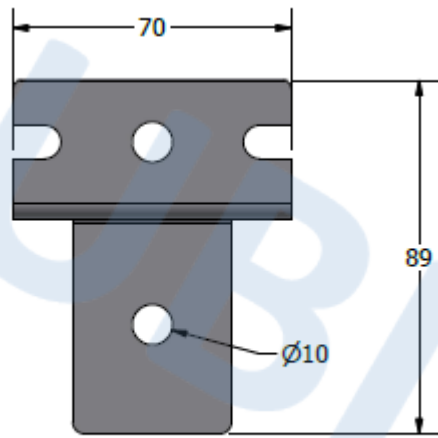

Product code :	2011601
Description :	<u>WALL MOUNTING KIT</u>

Brackets kit for wall installation of wall mounted IP55 cabinets.

CODE	DESCRIPTION
2011601	Wall installation kit for wall mounted IP55 cabinets

MAIN FEATURES

- No. 4 brackets
- Steel sheet structure
- Color: gray
- To use with wall mounted IP55 cabinets

Product code :	2011601
Description :	<u>WALL MOUNTING KIT</u>

TECHNICAL DRAWINGS

Front view

Side view

Bottom view

Isometric view