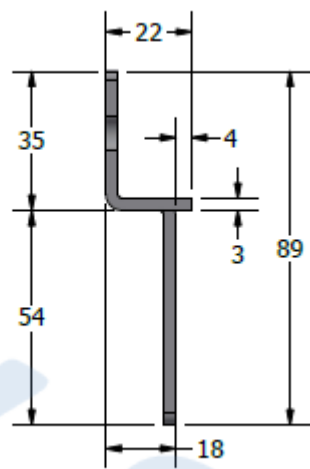

MAIN FEATURES

- No. 4 brackets
- Steel sheet structure
- Color: gray
- To use with wall mounted IP55 cabinets

Product code :	2011601
Description :	<u>WALL MOUNTING KIT</u>

TECHNICAL DRAWINGS

Front view

Side view

Bottom view

Isometric view