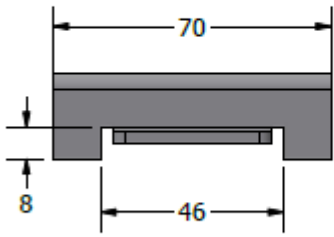

MAIN FEATURES

- No. 4 brackets
- Steel sheet structure
- Color: gray
- To use with wall mounted IP55 cabinets

Product code :	2011601
Description :	<u>WALL MOUNTING KIT</u>

TECHNICAL DRAWINGS

Front view

Side view

Bottom view

Isometric view