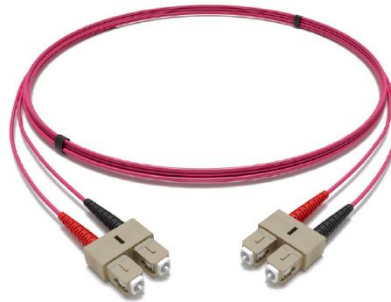

| | |
|--------------------|------------------------------|
| Description | Multimode patch cords |
|--------------------|------------------------------|

Note: the jacket color is purely indicative

Description

Pre-terminated multimode Duplex patch cords, ideal for fast, tidy, and reliable connections across various applications: data centers, telecommunications networks and LAN. Thanks to their Duplex configuration and availability with LC or SC connectors, these patch cords enable connections to patch panels, switches, servers, and network equipment, ensuring high optical performance, reduced space requirements, and simplified cable management.

Cable characteristics

| | |
|----------------------|---------------------------------------|
| Cable type | 2-fiber zipcord |
| Jacket material | LSZH |
| Fiber optic types | Multimode 50/125 OM3, OM4 e OM5 |
| Outer diameter | 2x4 mm |
| Max pulling strength | 100N |
| Jacket color | OM3 Aqua; OM4 Aqua or Erika; OM5 Lime |
| Polarity | Cross |
| Length | From 1 mt to 1000 mt |

Configuration example: **P Z 3 A 4 P 2 P X 0 0 5 0**

Patch cord, zipcord 2x4 mm, 50/125 OM3, aqua, LC/PC, SC/PC, cross, length 5 m